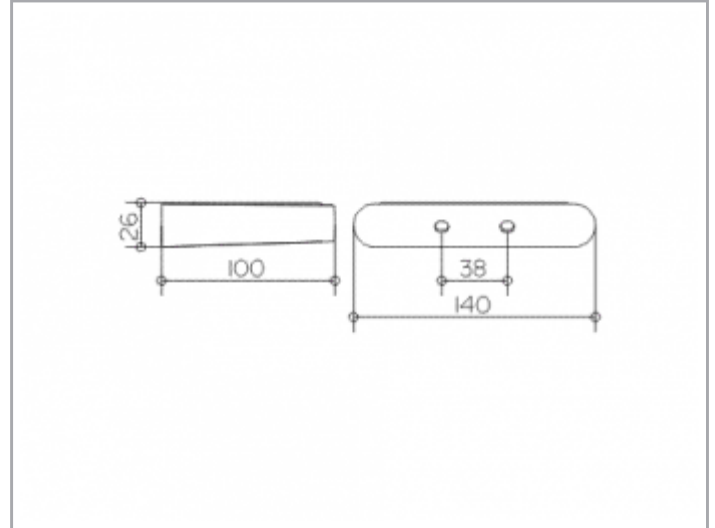

Elegance NEW

11655019000 Soap holder

PRODUCT

DRAWING

PRODUCT ATTRIBUTES

with detachable crystal soap dish matt

SURFACE

chrome-plated

SPECIFICATIONS

KEUCO ELEGANCE Soap holder

11655019000

for Wall mounting,

with detachable crystal soap dish matt,

with an elegant shape,

slightly shaped surfaces with a timeless design,

easy to clean

Height 26 mm,

Width 140 mm,

Projection 100 mm

The Soap dish will be discretely mounted

incl. corrosion-free mounting material