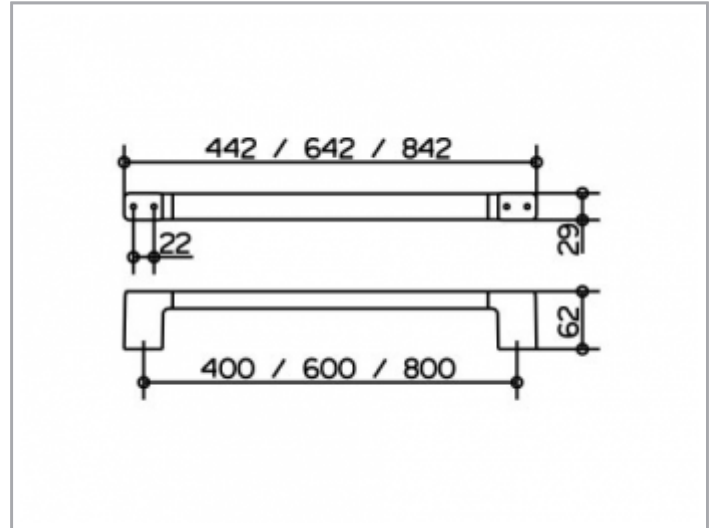

Collection Moll
12701010800 Towel rail

PRODUCT

DRAWING

SURFACE

chrome-plated

DIMENSION

800 mm

SPECIFICATIONS

KEUCO COLLECTION MOLL towel rail 12701010800
Chrome-plated towel rail, in an esthetic design with slightly rounded edges,
Anti-static, easy to clean
Centre to centre 800 mm with overall width of 842 mm
Depth 62 mm
The towel rail is fitted with 4 hidden fixing points
incl. corrosion-free mounting material