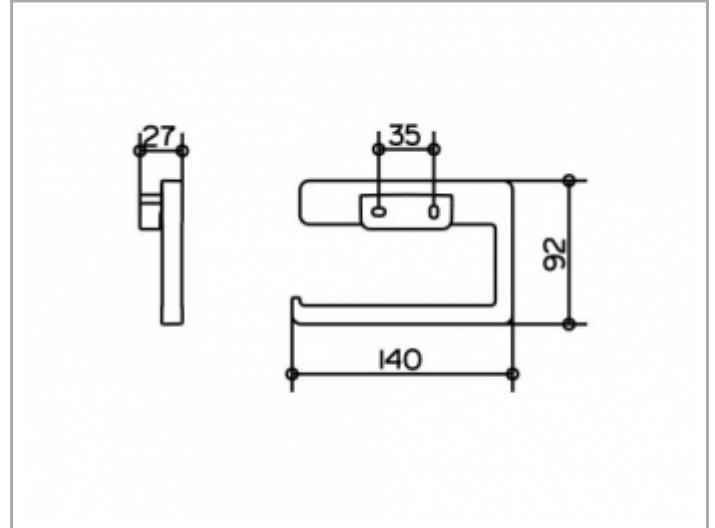

**Collection Moll**

**12762010000 Toilet paper holder**

**PRODUCT**

**DRAWING**

**PRODUCT ATTRIBUTES**

open form  
for 100/120 mm wide paper rolls

**SURFACE**

chrome-plated

**SPECIFICATIONS**

KEUCO COLLECTION MOLL Toilet paper holder 12762010000, open form, chrome-plated  
toilet paper holder in an esthetic design, open form, holder with slightly rounded edges  
Suitable for 100 mm wide toilet rolls  
Width 140 mm, height 92 mm, Projection 27 mm  
The toilet paper holder is fitted with 2 hidden fixing points incl. corrosion-free mounting material