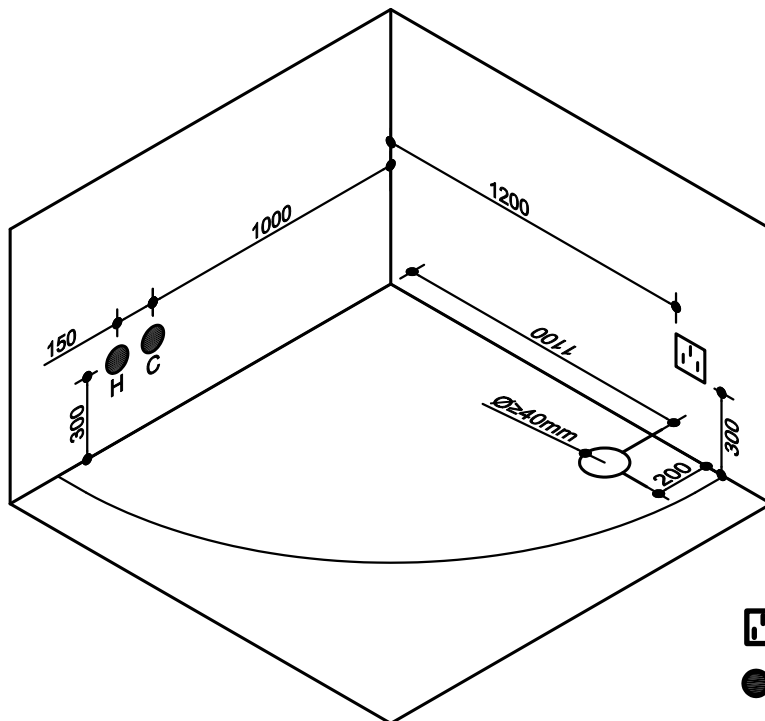

FC-253  
1400×1400×600

## Hydropower Diagram

**Notes:**

Thermostatic function: 16A outlet, 4.0MM<sup>2</sup> X Single-phase three-wire (BV Wire),  
Other function: 10A outlet, 2.5MM<sup>2</sup> X Single-phase three-wire (BV Wire).

-  16A/10A OUTLET
-  H 1/2" hot water valve
-  C 1/2" cold water valve
-  ≥Φ40mm floor drain

FC-253  
1400×1400×600

## Product Drawing