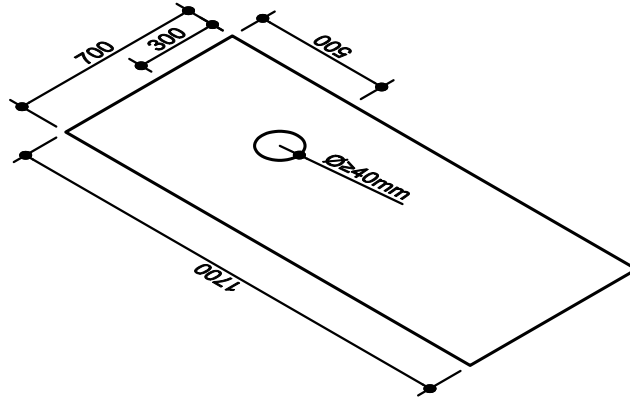

FC-334
1700×700×600

Hydropower Diagram

○ $\ge \varnothing 40mm$ floor drain

FC-334
1700×700×600

Product Drawing